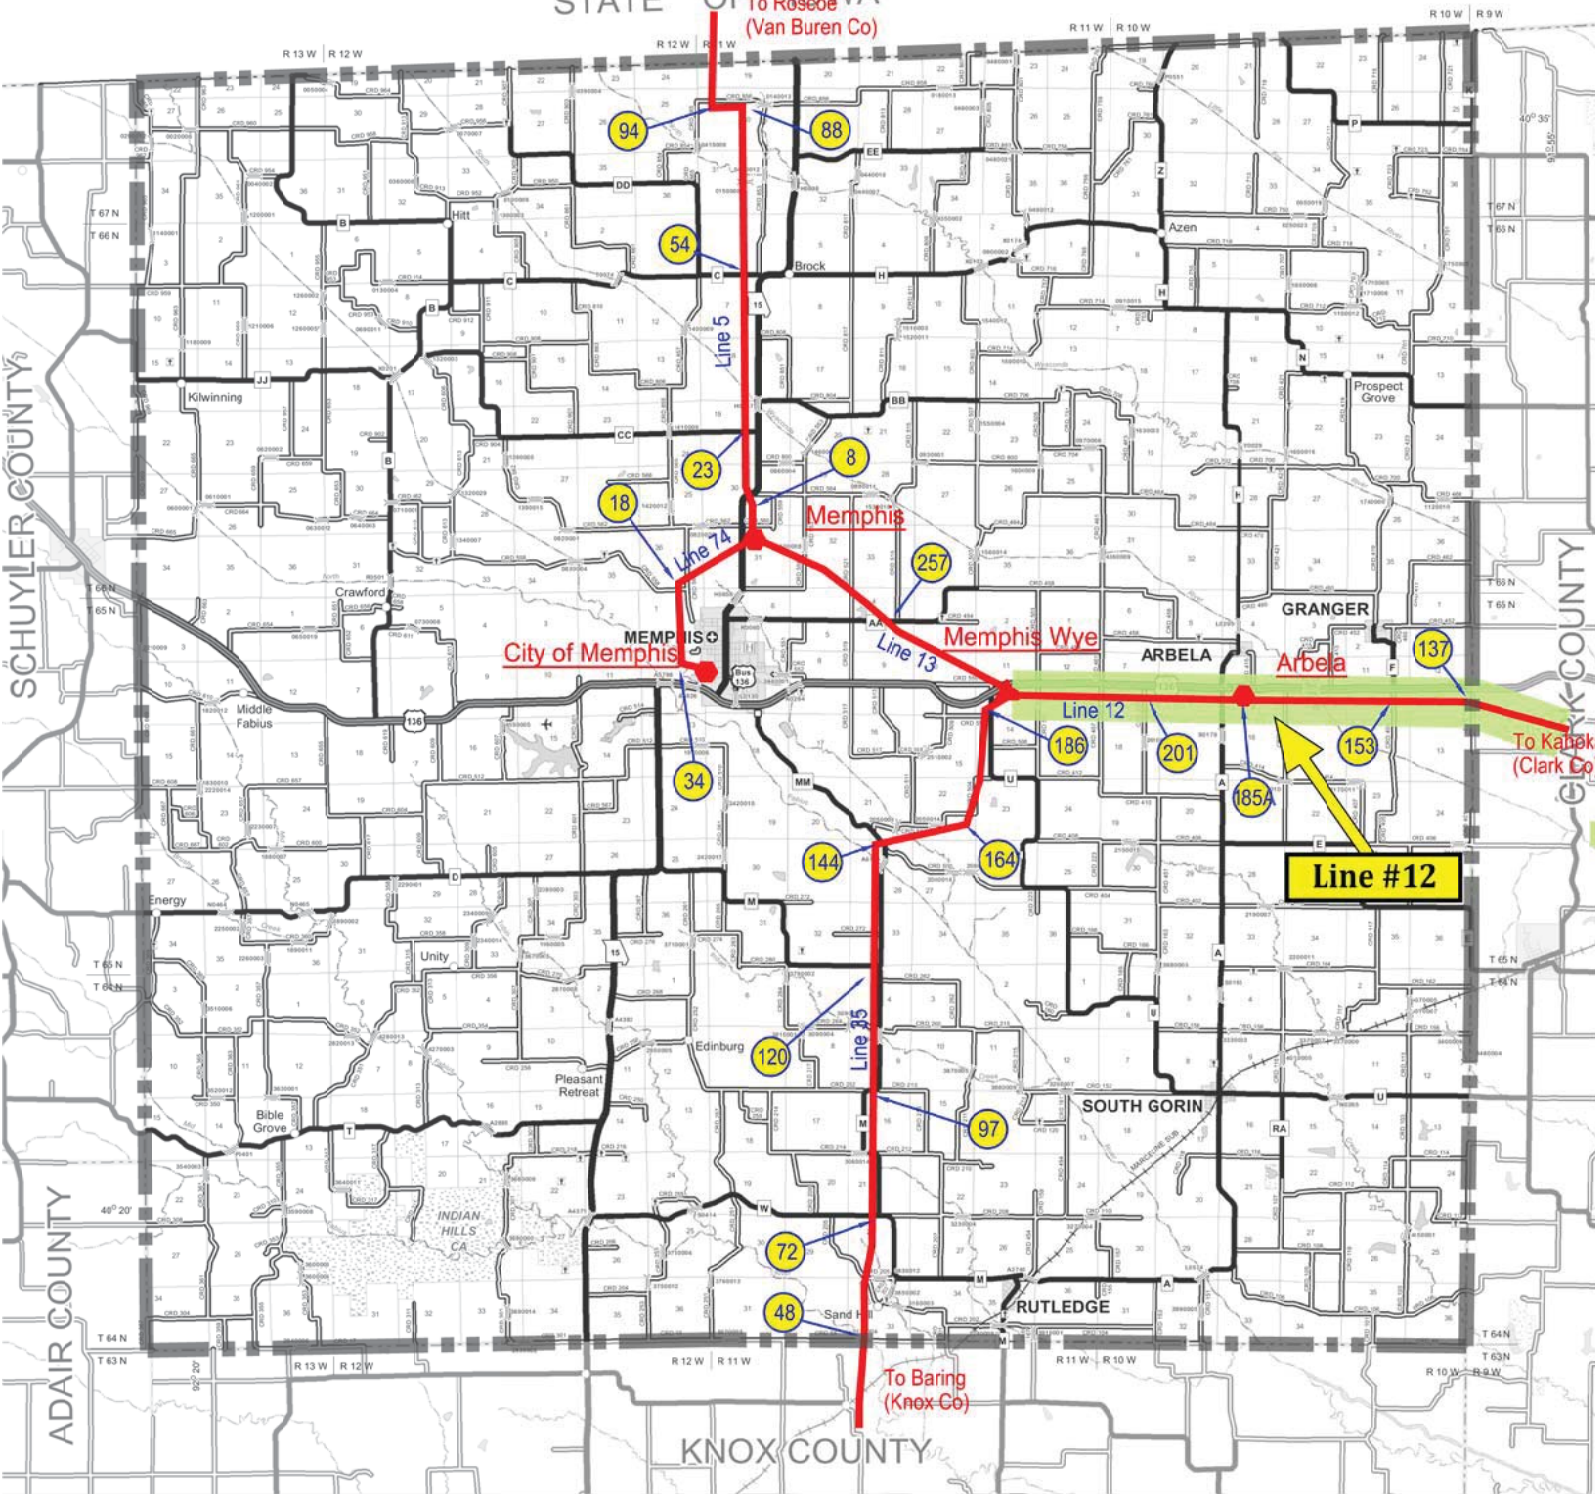

STATE OF IOWA

To Rosee
(Van Buren Co)

69KV TRANSMISSION LINES IN SCOTLAND COUNTY

	STR.	CONDUCTOR
LINE 5 (MEMPHIS-MILTON WYE)	1-102	4/0
LINE 12 (KAHOKA-MEMPHIS WYE)	138-POFF	4/0
LINE 13 (MEMPHIS WYE-MEMPHIS)	231-POFF	4/0
LINE 35 (BARING-MEMPHIS WYE)	48-192	4/0
LINE 94 (ARBELA TAP)	1-POFF	4/0

OWNED BY OTHERS

LINE 74 (CITY OF MEMPHIS TAP)

SCOTLAND COUNTY
MISSOURI